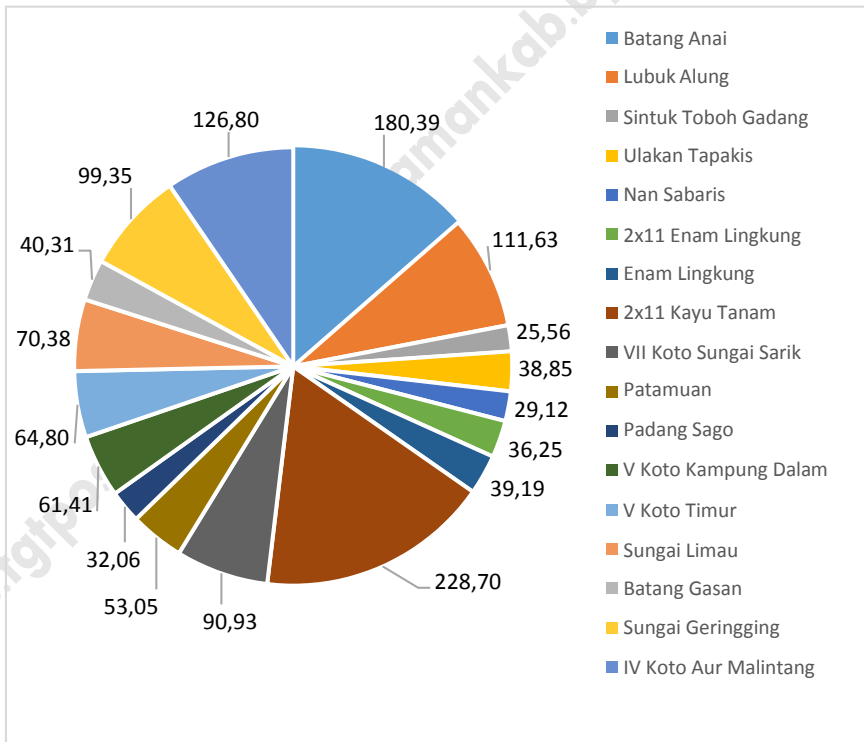

Gambar
Figure

1.1

Luas Wilayah Menurut Kecamatan di Kabupaten Padang Pariaman (km²), 2017 / Total Area by District In Padang Pariaman Regency (square.km), 2017

**Gambar
Figure**

1.2
**Tingkat Temperatur ($^{\circ}\text{C}$) dan Kelembapan Udara per
per Bulan Di Kabupaten Padang Pariaman, 2017 /
*Temperature ($^{\circ}\text{C}$) by Months at Padang Pariaman
Regency, 2017***

Gambar 1.3
Figure

Rata-rata Curah Hujan per Bulan di Kabupaten Padang Pariaman, 2017
Average of Rainfall by Month at Padang Pariaman Regency, 2017 (mm)