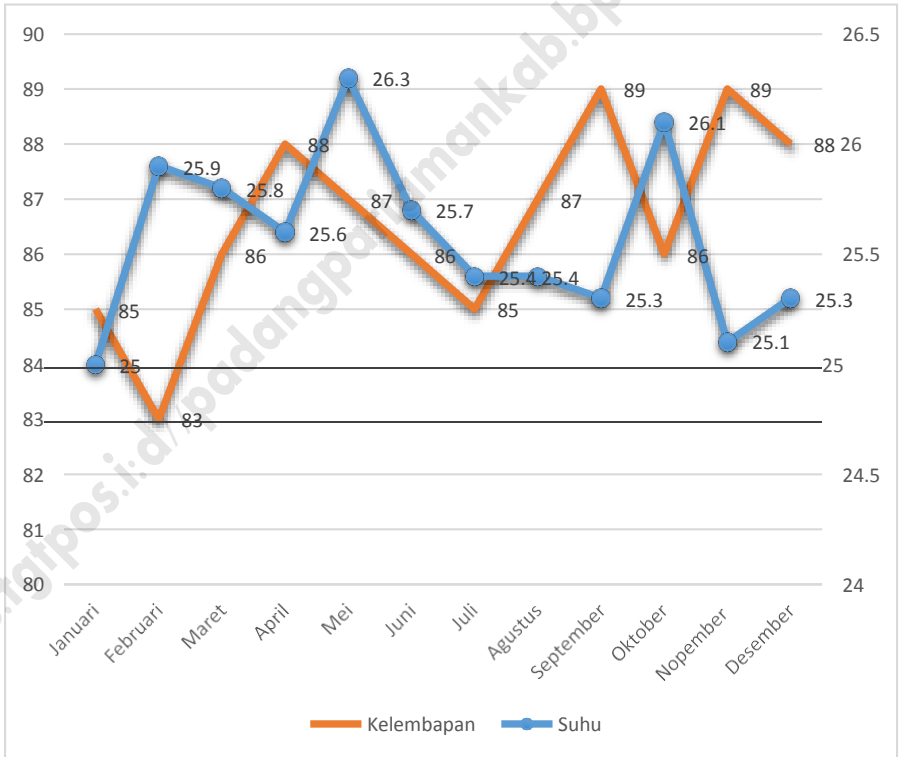

Gambar
Figure

1.1

Luas Wilayah Menurut Kecamatan di Kabupaten Padang Pariaman (km²), 2017 / Total Area by District In Padang Pariaman Regency (square.km), 2017

**Gambar
Figure**

1.2
**Tingkat Temperatur ($^{\circ}\text{C}$) dan Kelembapan Udara per
per Bulan Di Kabupaten Padang Pariaman, 2017 /
*Temperature ($^{\circ}\text{C}$) by Months at Padang Pariaman
Regency, 2017***

Gambar 1.3
Figure

Rata-rata Curah Hujan per Bulan di Kabupaten Padang Pariaman, 2017
Average of Rainfall by Month at Padang Pariaman Regency, 2017 (mm)